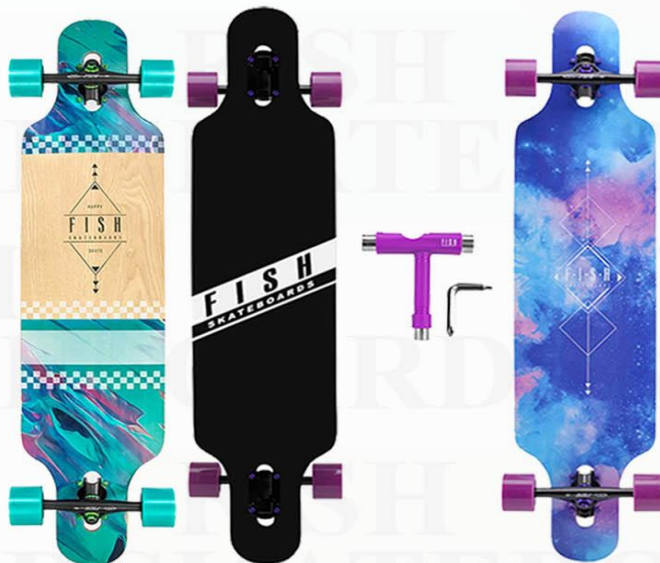

FI-4109/5XRH/ 50

**FI-4109/6TXL/
109**